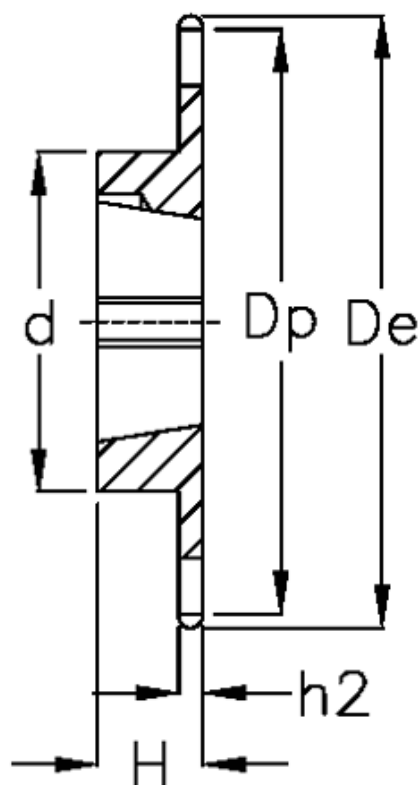

Article number: 616031006045

Description: Taperbored sprocket 10 B-1 Z=45 simplex  
for bushing 2012

## Measures

C = 1.6  
d = 100  
De = 235  
Dp = 227.58

For bush = 2012  
For chain size = 5/8" x 3/8"  
For chain type = 10 B-1  
H = 32

h1 = 9.1  
Material = Støbejern  
Number of teeth = 45